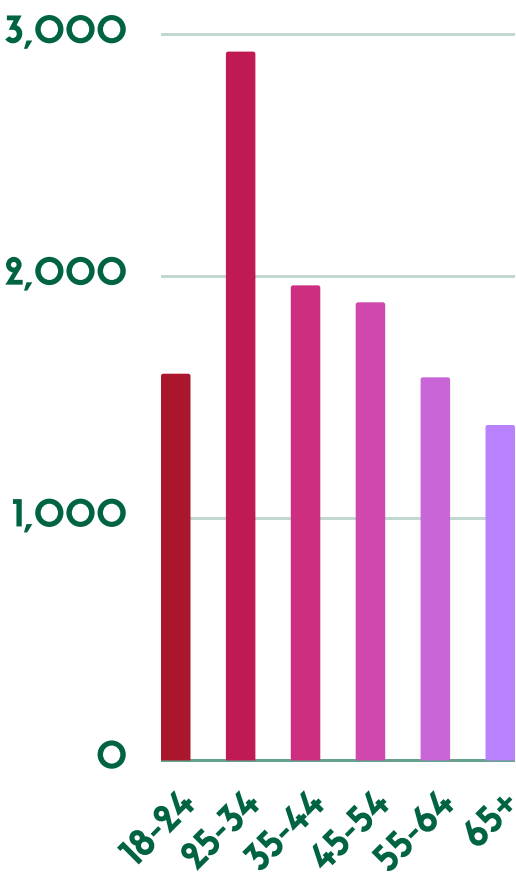

ADELAIDE CITY COUNCIL

WHAT ARE OUR COMMUNITY NEEDS?

52588 SESSIONS | 1 JULY 2020 - 30 JUNE 2021

TOP 25 LANDING PAGES:

WHO ARE OUR USERS?

AGE

DEVICE

MEDIUM