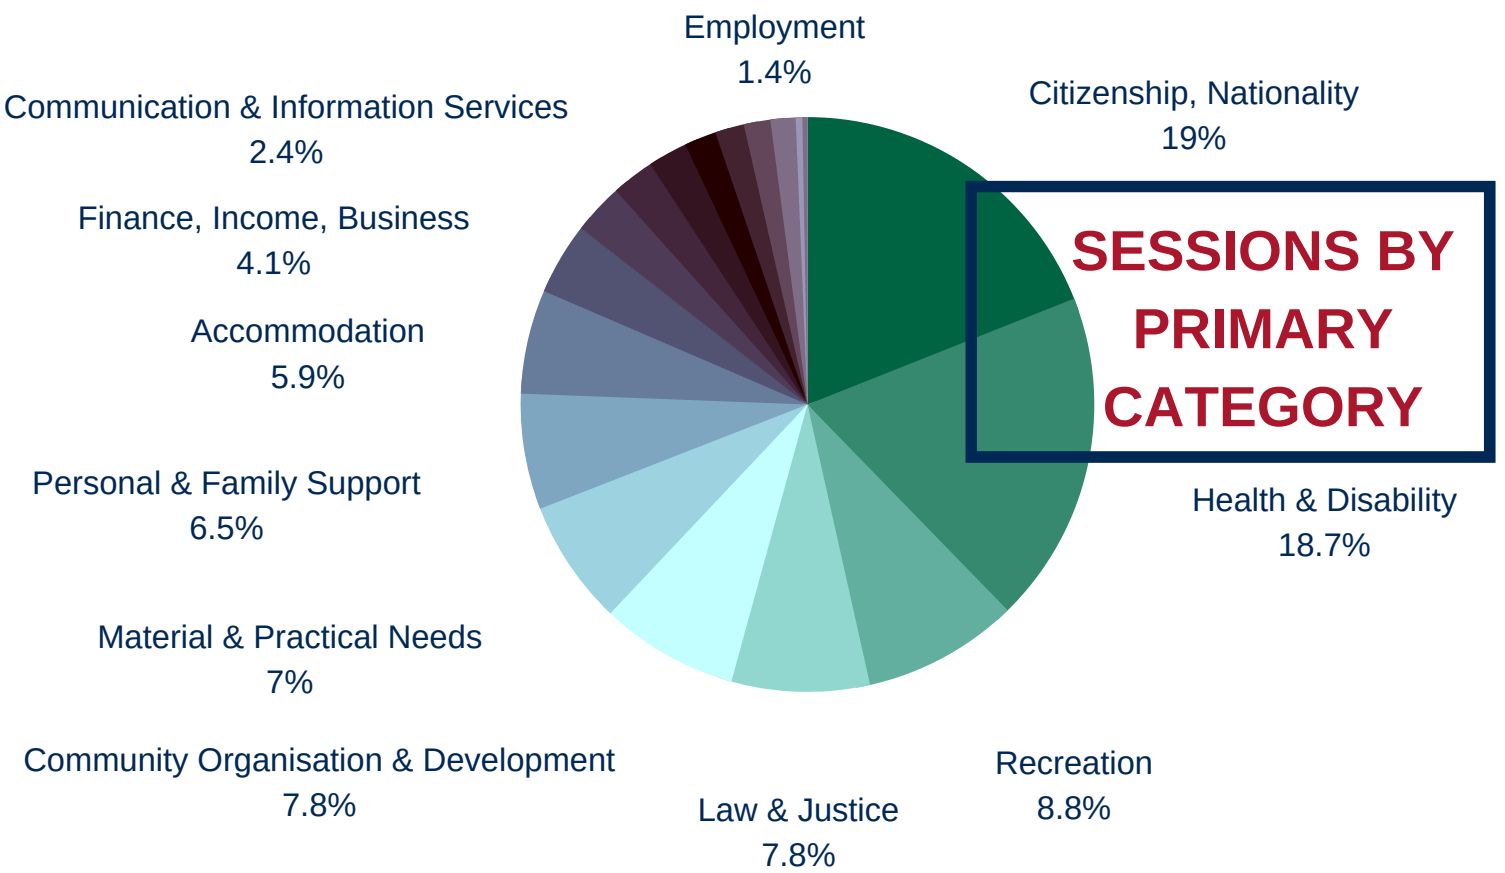

ADELAIDE CITY COUNCIL

WHAT ARE OUR COMMUNITY NEEDS?

52588 SESSIONS | 1 JULY 2020 - 30 JUNE 2021

TOP 25 LANDING PAGES:

WHO ARE OUR USERS?

AGE

DEVICE

MEDIUM