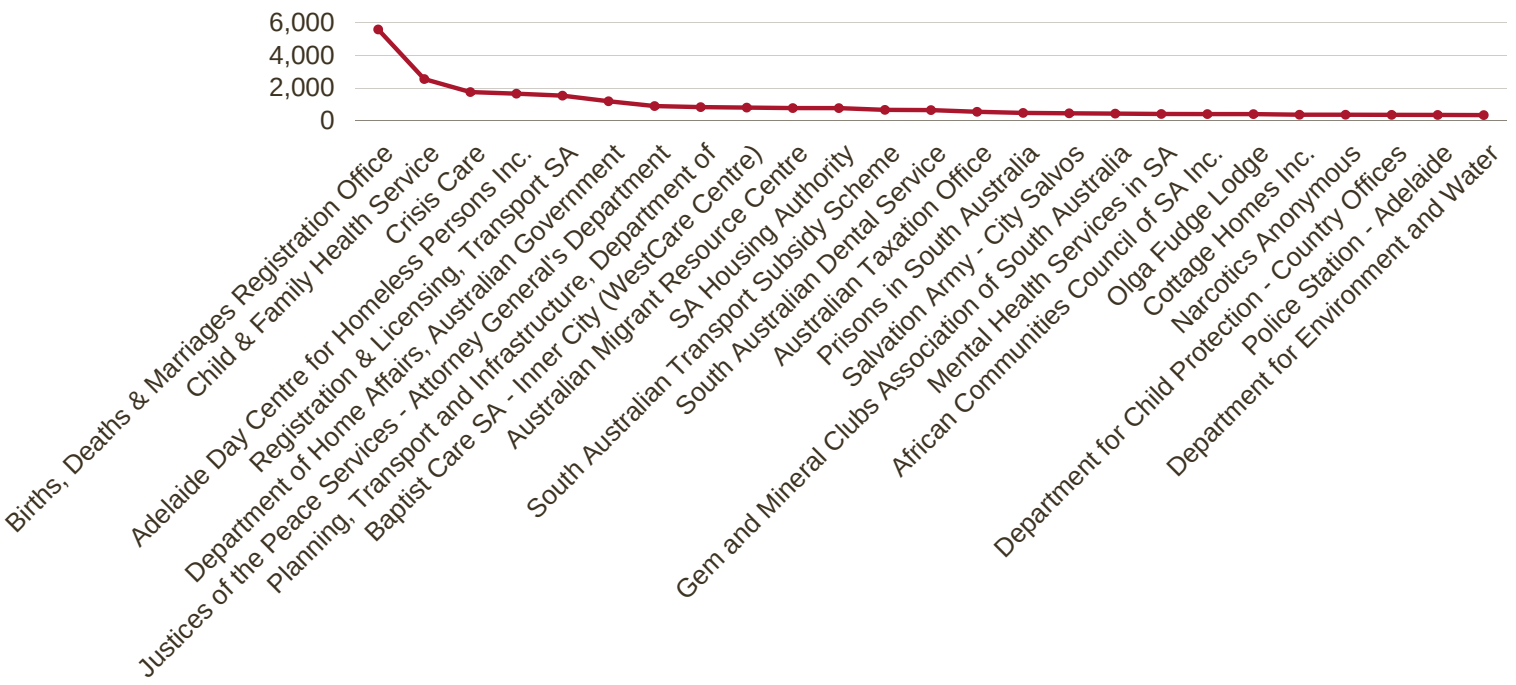

ADELAIDE CITY COUNCIL

WHAT ARE OUR COMMUNITY NEEDS?

52588 SESSIONS | 1 JULY 2020 - 30 JUNE 2021

TOP 25 LANDING PAGES:

WHO ARE OUR USERS?

AGE

DEVICE

MEDIUM