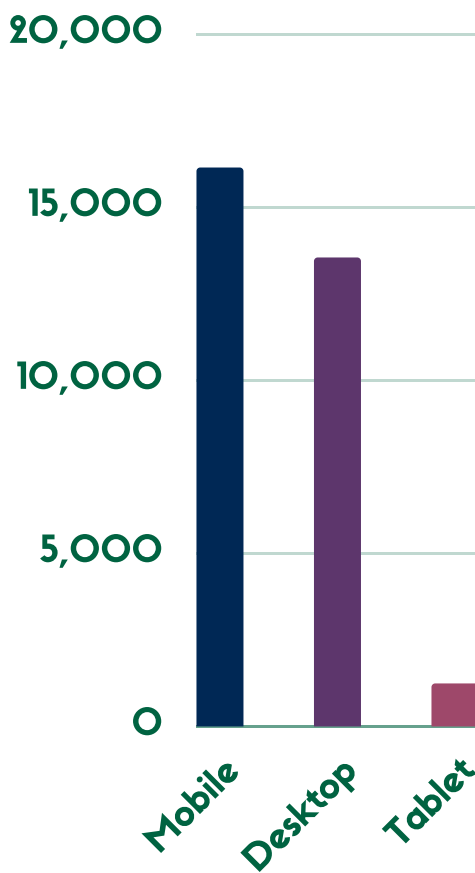

ADELAIDE CITY COUNCIL

WHAT ARE OUR COMMUNITY NEEDS?

52588 SESSIONS | 1 JULY 2020 - 30 JUNE 2021

TOP 25 LANDING PAGES:

WHO ARE OUR USERS?

AGE

DEVICE

MEDIUM